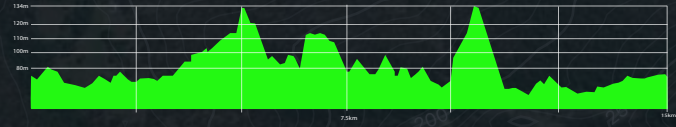

ELEVATION PROFILE

ELEVATION GAIN/LOSS:
270M / -270M

MAX SLOPE:
14.5% / -15.0%

AVG. SLOPE:
3.1% / -3.3%

WATER STATION

OBSTACLE NUMBR

START LINE

FINISH LINE

FIRST AID

FESTIVAL AREA

OBSTACLE LIST

1. 4FT WALL
2. 6FT WALLS
3. PENDULUM
4. FUNKY MONKEY
5. CANYON
6. ROPE CLIMB
7. TILTING LADDERS
8. MULTIRIG
9. SANDBAG CARRY
10. OLYMPUS
11. TYROLEAN TRAVERSE
12. Z WALLS
13. SKULL VALLEY