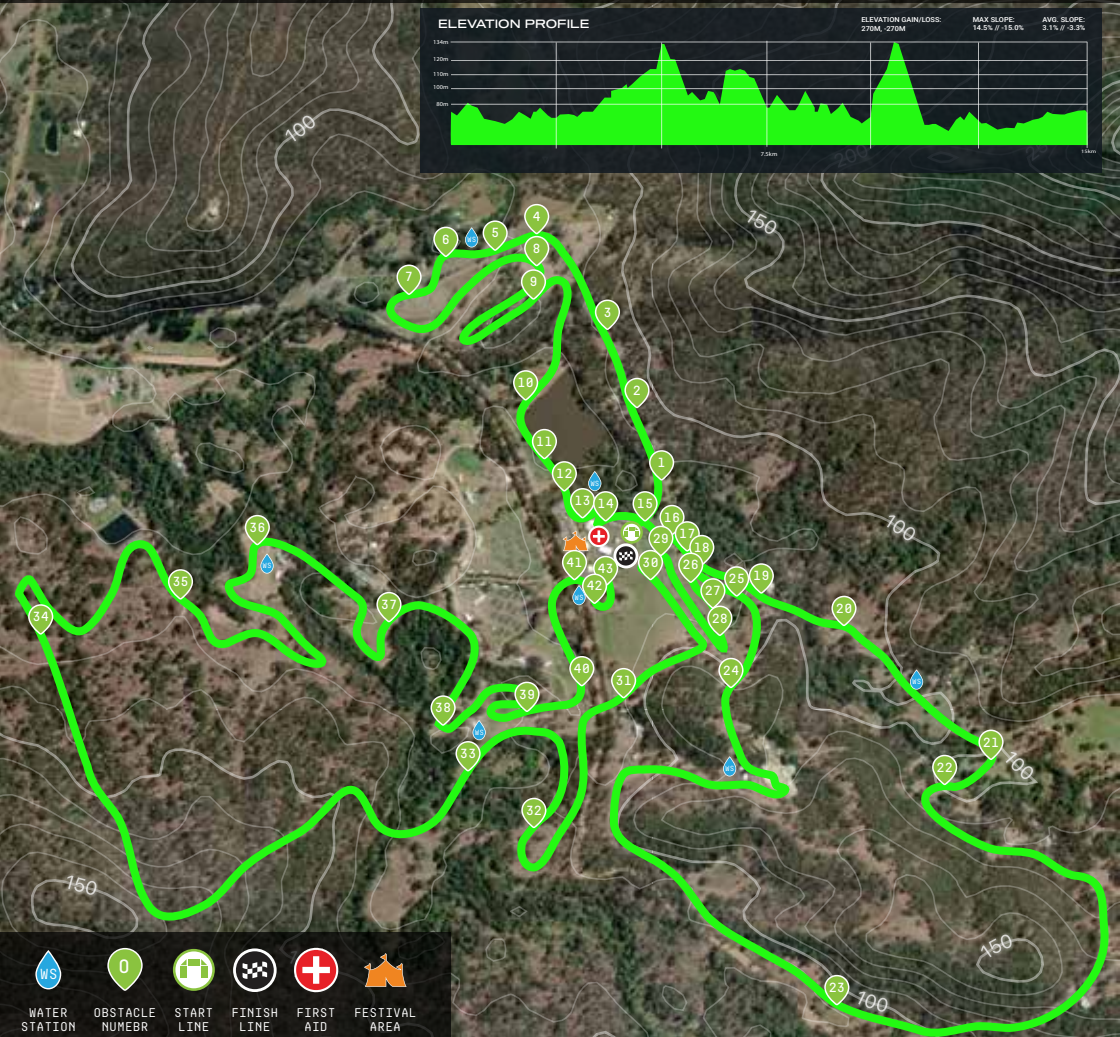

ELEVATION PROFILE

ELEVATION GAIN/LOSS:
270M / -270M

MAX SLOPE:
14.5% / -15.0%

AVG. SLOPE:
3.1% / -3.3%

WATER STATION

OBSTACLE NUMBR

START LINE

FINISH LINE

FIRST AID

FESTIVAL AREA

OBSTACLE LIST

1. 4FT WALL
2. 6FT WALLS
3. PENDULUM
4. FUNKY MONKEY
5. CANYON
6. ROPE CLIMB
7. TILTING LADDERS
8. MULTIRIG
9. SANDBAG CARRY
10. OLYMPUS
11. TYROLEAN TRAVERSE
12. Z WALLS
13. SKULL VALLEY

14. RICOCHET
15. A FRAME
16. HANIBAL HOIST
17. DRAGONS BACK
18. FORTRESS
19. HURDLES
20. 8FT WALL
21. TWISTER
22. TYER FLIP
23. NET CRAWL
24. INVERTED WALL
25. SLIP WALL
26. BALANCE BEAMS
27. IE POWERBAG CARRY
28. SNAKE PIT
29. IE POWERBAG LUNGES
30. ATLAS CARRY
31. 7 FT WALLS
32. ME SO THORNY
33. FARMERS CARRY
34. MUD PIT
35. ARMER
36. PLATE DRAG
37. BENDER
38. BUCKET CARRY
39. VERTICAL CARGO
40. STAIRWAY TO SPARTA
41. MOKEY BARS
42. LASER PISTOLS
43. FINISH WALL